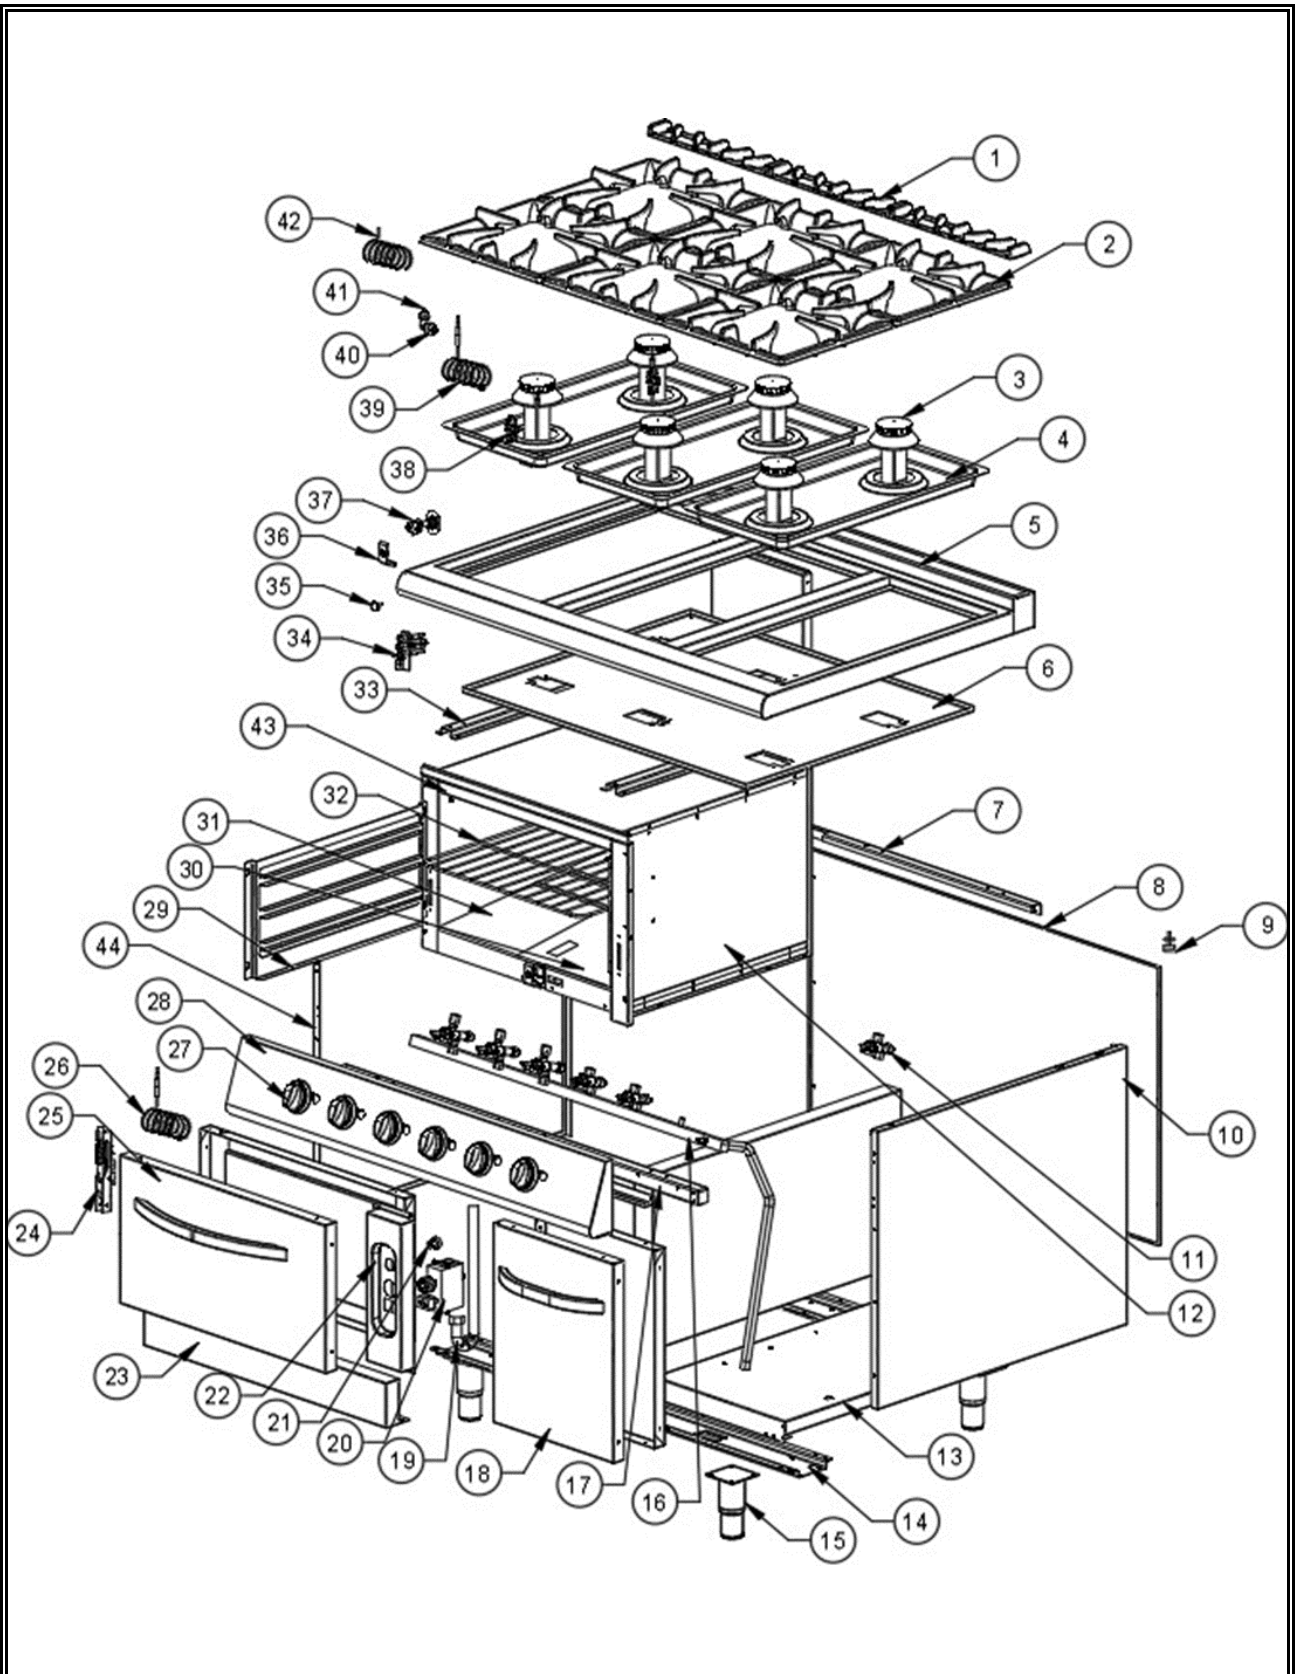

# Spare part information

**7178.0420**

**CombiSteel**

**7178.0420**

## Spare part list 7178.0420

POS:	Art.No.:	Omschrijving:	Aantal:
1	CS9289.0280	Iron Cast Chimney	3
2	CS9289.0275	Top Grate of Cooker	6
3	**	HT 70 Burner	6
4	**	Oil Collector Sheet	3
5	**	Top Table	1
6	**	Burner Fixed Part	1
7	**	Burner Support Part	1
8	**	Back Panel	1
9	**	Grounding Terminal	1
10	**	Right Side Panel	1
11	CS9289.0075	Gas Valve	6
12	**	700 Serie 1 Modul Oven Block	1
13	**	Bottom Table	1
14	**	Legs Fixing Part	2
15	CS9289.0405	Adjustable Legs	6
16	**	Gas Tank	1
17	**	Front Support	1
18	**	700-900 Serie Door Kit	1
19	**	900mm 1/2" Yellow Flex	1
20	CS9401.0135	100-340°C Oven Gas Valve	1
21	**	Sit Case + Igniter(Oven Gas Valve)	1
22	**	Front Side Panel	1
23	**	Bottom Panel	1
24	CS9289.0445	Oven Hinge	2
25	**	1 Module Oven Door	1
26	CS9289.1040	M9 800 mm Thermocouple	1
27A	CS9289.0660	Ø8 Knob	6
27B	CS9289.0907	Knob Bottom With Igniter	6
28	**	Front Panel	1
29	**	Oven Grate Sliders	2
30	**	Oven Bottom Plate Right	1
31	**	Oven Bottom Plate Left	1
32	CS7178.9065	GN 2/1 Oven Grate	1
33	**	Burner Support Part	2
34	CS9289.0730	Oven Pilot	1
35	CS9289.0725	Ø25 Door Magnet	1
36	CS9289.0430	570 mm Oven Burner	1
37A	CS9289.1060	M8 Long Inj Ø1.20mm LPG	1
37B	**	M8 Long Inj Ø1.90mm NG	1
38	CS9289.0730	HT Pilot	6

## Spare part list 7178.0420

POS:	Art.No.:	Omschrijving:	Aantal:
39	CS9289.1330	M8 800 mm Thermocouple	6
40	CS9289.1035	L Injector Fitting	7
41A	CS9289.0085	M8 Ø1.20mm Inj LPG	6
41B	CS9289.0290	M8 Ø1.90mm Inj NG	6
42	CS9289.0985	Range Oven Igniter Cable	1
43	**	1 Module Oven Door Gasket	1
44	**	Left Side Panel	1
.		## = Parts cannot be ordered separately.	
.		** = No article number known, must be requested specifically.	